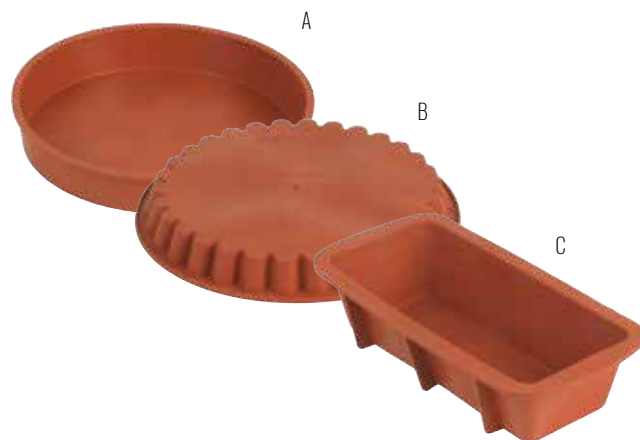

ORDER CODE:

DESCRIPTION OF MEASUREMENTS - DIAMETER x HEIGHT

MSS1240	A	MOULD SILICONE FANTASIA- 230 x 95mm
MSG0220	B	MOULD SILICONE - GUGELHUPF 200mm
MSS0240	C	MOULD SILICONE - SQUARE 240 x 240 x 44mm

ORDER CODES:

DESCRIPTION OF MEASUREMENTS - DIAMETER x HEIGHT

MSR0260	A	MOULD SILICONE - ROUND (PLAIN EDGE) 260 x 45mm
MSR0280	B	MOULD SILICONE - ROUND (FLUTED EDGE) 280 x 32mm
MSR0240	C	MOULD SILICONE - RECTANGULAR 240mm

SILICONE MOULDS - MUFFIN

ORDER CODES:

DESCRIPTION OF MEASUREMENTS - CUP DIAMETER x HEIGHT

MSM0006	A	MOULD SILICONE - MUFFIN 6 CUPS - 70 x 40mm
MSM0012	B	MOULD SILICONE - MUFFIN 12 CUPS - 70 x 30mm
MSM0005	C	MOULD SILICONE - MUFFIN 5 CUP - 80 x 40mm