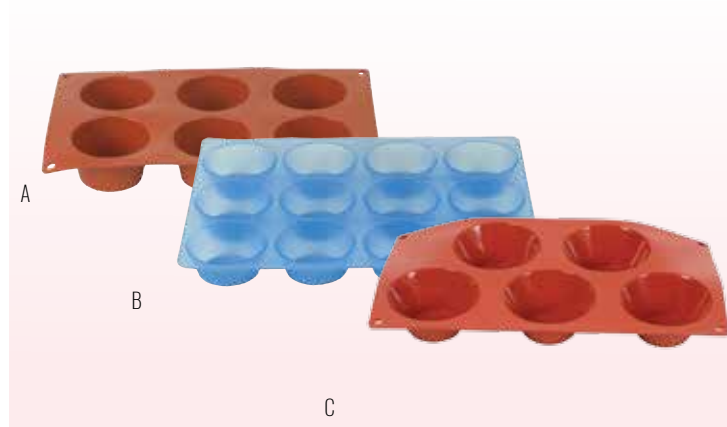

ORDER CODE:

DESCRIPTION OF MEASUREMENTS - DIAMETER x HEIGHT

MSS1240	A	MOULD SILICONE FANTASIA- 230 x 95mm
MSG0220	B	MOULD SILICONE - GUGELHUPF 200mm
MSS0240	C	MOULD SILICONE - SQUARE 240 x 240 x 44mm

ORDER CODES:

DESCRIPTION OF MEASUREMENTS - DIAMETER x HEIGHT

MSR0260	A	MOULD SILICONE - ROUND (PLAIN EDGE) 260 x 45mm
MSR0280	B	MOULD SILICONE - ROUND (FLUTED EDGE) 280 x 32mm
MSR0240	C	MOULD SILICONE - RECTANGULAR 240mm

SILICONE MOULDS - MUFFIN

ORDER CODES:

DESCRIPTION OF MEASUREMENTS - CUP DIAMETER x HEIGHT

MSM0006	A	MOULD SILICONE - MUFFIN 6 CUPS - 70 x 40mm
MSM0012	B	MOULD SILICONE - MUFFIN 12 CUPS - 70 x 30mm
MSM0005	C	MOULD SILICONE - MUFFIN 5 CUP - 80 x 40mm