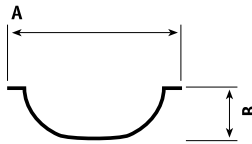

A

B

MIXING BOWLS ROUND

ORDER CODES:

DESCRIPTION OF MEASUREMENTS - DIAMETER / BOWL CAPACITY

- MBS0220 A MIXING BOWL S/STEEL ROUND - 220mm (1.5Lt)
- MBS0240 B MIXING BOWL S/STEEL ROUND - 240mm (3Lt)
- MBS0290 C MIXING BOWL S/STEEL ROUND - 290mm (5Lt)
- MBS0340 D MIXING BOWL S/STEEL ROUND - 340mm (8Lt)
- MBS0400 E MIXING BOWL S/STEEL ROUND - 400mm (13Lt)

BOWL	SIZE A	SIZE B
A	220mm	95mm
B	240mm	110mm
C	290mm	130mm
D	340mm	150mm
E	400mm	170mm

MIXING BOWLS - TAPERED

ORDER CODES:

DESCRIPTION OF MEASUREMENTS - DIAMETER / BOWL CAPACITY

- MBT0001 A MIXING BOWL TAPERED - MB 1 - 255 x 80mm (2.4Lt)
- MBT0002 B MIXING BOWL TAPERED - MB 2 - 280 x 100mm (4Lt)
- MBT0003 C MIXING BOWL TAPERED - MB 3 - 320 x 120mm (5.5Lt)
- MBT0004 D MIXING BOWL TAPERED - MB 4 - 355 x 130mm (8Lt)
- MBT0005 E MIXING BOWL TAPERED - MB 5 - 380 x 130mm (13Lt)
- MBT0006 F MIXING BOWL TAPERED - MB 6 - 480 x 175mm (17Lt)
- MBT1002 G MIXING BOWL TAPERED - MB 2 (MINI) - 180 x 65mm (800ml)

BOWL	SIZE A	SIZE B	SIZE C
A	255mm	150mm	80mm
B	280mm	170mm	100mm
C	320mm	200mm	120mm
D	355mm	225mm	130mm
E	380mm	250mm	130mm
F	480mm	250mm	175mm
G	180mm	90mm	65mm