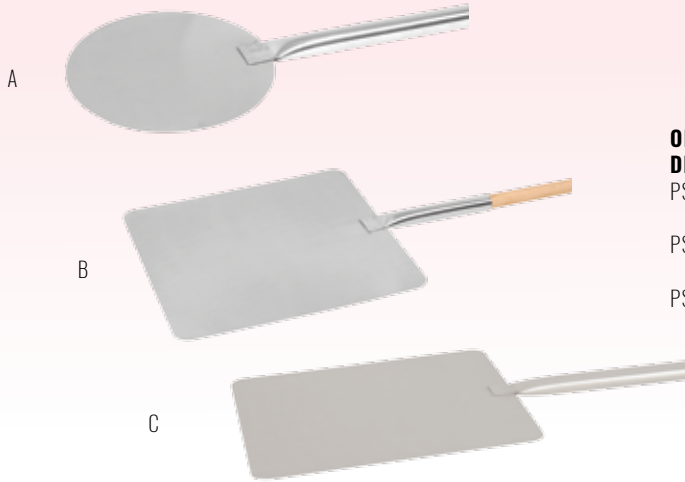

PIZZA SCOOP AND SHOVEL

ORDER CODES:

		DESCRIPTION OF MEASUREMENTS - LENGTH - HEAD SIZE
PSR1500	A	PIZZA SCOOP S/STEEL - ROUND HEAD - 1500mm x 215mm
PSS1600	B	PIZZA SHOVEL WOODEN - SQUARE HEAD - 1300mm - 345 x 345mm
PSS2000	C	PIZZA SHOVEL S/STEEL HANDLE - 1600mm

CITRUS JUICER

ORDER CODE:

CJM0001 • CITRUS JUICER MANUAL - S/STEEL

UTENSIL HOLDERS

A

B

ORDER CODES:

UHS0003	A	UTENSIL HOLDER - 3 PLASTIC INSERTS
UHS0004	B	UTENSIL HOLDER - 4 PLASTIC INSERTS