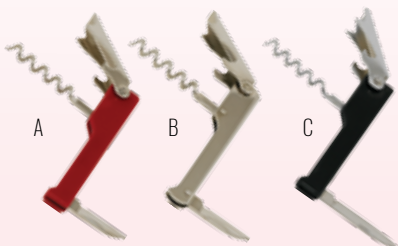

SPEED POURERS

ORDER CODES:

- SPM1001 • SPEED POURER METAL (PACK OF 12)
- SPM1002 • SPEED POURER METAL TAPERED (PACK OF 12)

BAR SPOONS

ORDER CODES:

- BSS0280 A BAR SPOON S/STEEL - 280mm - STRAIGHT
- BSS1280 B BAR SPOON S/STEEL - 280mm - TWIST/MUDDLER

TOT DRAINER

ORDER CODE:

- TDS0001 • TOT DRAINER S/STEEL - 200 x 160 x 35mm

TOT MEASURES & BLADE

ORDER CODES:

- TMS0001 A TOT MEASURE S/STEEL - 25/50ml
- TMS0002 B TOT MEASURE S/STEEL - 25/50ml
- BBS0001 C BAR BLADE BOTTLE OPENER - BLACK (PACK OF 12)
- BBS0002 D BAR BLADE BOTTLE OPENER - S/STEEL (PACK OF 12)
- BBS1002 E BAR BLADE BOTTLE OPENER - S/STEEL - MINI (PACK OF 12)

WAITERS FRIEND

ORDER CODES:

- WFI0001 A WAITERS FRIEND-WITH B/OPENER (PLASTIC) (PACK OF 12)
- WFI1001 B WAITERS FRIEND - (CHROME) (PACK OF 12)
- WFI2001 C WAITERS FRIEND - ECONO-PLASTIC (PACK OF 12)