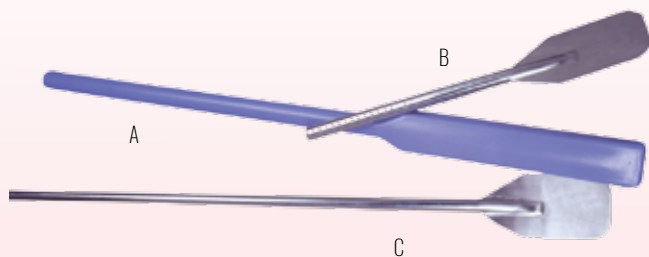

SILICONE STIRRING SPOONS

ORDER CODES:

- SSS0030 · STIRRING SPOON - 300mm
- SSS0038 · STIRRING SPOON - 380mm

Use up to 204°C

SILICONE SPATULAS

ORDER CODES:

DESCRIPTION OF MEASUREMENTS - LENGTH OF BLADE

- SIS0030 · SILICON SPATULA - PLASTIC HANDLE - 110mm
- SIS0001 · FULL SILICONE SPATULA - BLACK

SIS0001 - Use up to 200°C

WOODEN SPOONS

ORDER CODES:

DESCRIPTION OF MEASUREMENTS - LENGTH OF SPOON

- | | | |
|---------|---|------------------------------------|
| WSP0300 | A | WOODEN SPOON - 300mm - HEAVY DUTY |
| WSP0400 | B | WOODEN SPOON - 400mm - HEAVY DUTY |
| WSP0450 | C | WOODEN SPOON - 450mm - HEAVY DUTY |
| WSP0500 | D | WOODEN SPOON - 500mm - HEAVY DUTY |
| WSP0600 | E | WOODEN SPOON - 600mm - HEAVY DUTY |
| WSP0800 | F | WOODEN SPOON - 800mm - HEAVY DUTY |
| WSP1000 | G | WOODEN SPOON - 1000mm - HEAVY DUTY |

PAP STIRRERS

ORDER CODES:

DESCRIPTION OF MEASUREMENTS - LENGTH OF STIRRER

- PSP1500 A PAP STIRRER PLASTIC - 1500mm
- PSS0600 B PAP STIRRER S/STEEL - 600mm
- PSS1200 C PAP STIRRER S/STEEL - 1200mm