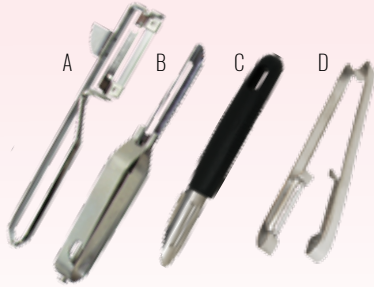

PEELERS

ORDER CODES:

DESCRIPTION OF MEASUREMENTS - TOTAL LENGTH

APH0001	A	ASPARAGUS PEELER HAND S/STEEL - 155mm
PPH0001	B	POTATO PEELER HAND S/STEEL - 145mm
PPH0002	C	POTATO PEELER HAND PVC HANDLE - 170mm
APH0002	D	VEGETABLE PEELER HAND - DOUBLE BLADE • PEELS IN HALF THE TIME

PEELER - MULTIPLE BLADE

ORDER CODE:

PPM0003 • POTATO PEELER - MULTIPLE BLADE

PEELERS

VICTORINOX

BEST CHOICE

Perfect for peeling vegetables and fruit

ORDER CODES:

PPV0001	A	POTATO PEELER VICTORINOX - RED
PPV0002	B	POTATO PEELER VICTORINOX - BLACK
PPV0004	C	TOMATO & KIWI PEELER VICTORINOX - SERRATED EDGE
PPV0003	D	POTATO PEELER VICTORINOX UNIVERSAL - BLACK
PPV0005	E	POTATO PEELER VICTORINOX - JULIENNE CUTTER

triangle
SOLINGEN - GERMANY

JULIENNE SLICING SET

ORDER CODE:

JSS0003 A JULIENNE SLICING SET x 3 - TRIANGLE
- INCLUDES 1 x STRAIGHT BLADE,
2 x JULIENNE BLADES
FSH0001 B FINE SLICER TRIANGLE - HAND