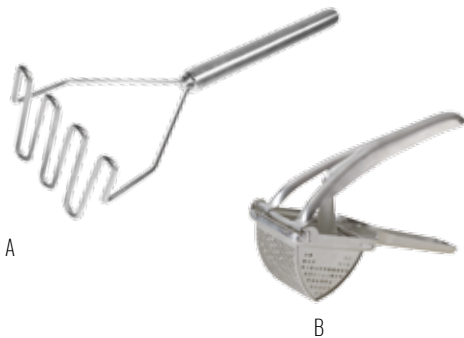

## ALUMINIUM EGG SLICER & WEDGER

**ORDER CODES:**

- |         |   |                                  |
|---------|---|----------------------------------|
| EWA0001 | A | EGG WEDGER ALUMINIUM - 6 SEGMENT |
| ESA0010 | B | EGG SLICER ALUMINIUM - 10 WIRE   |

## POTATO MASHER & RICER

**ORDER CODES:**

- |         |   |  |
|---------|---|--|
| PMS0600 | A | POTATO MASHER S/STEEL - 150 x 120 x 600mm    |
| PR10001 | B | POTATO RICER - INDUSTRIAL -100 x 100 x 100mm |