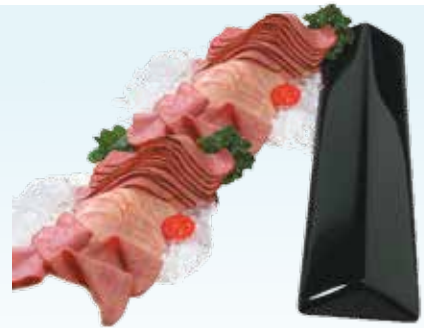

## ABS SHAVED MEAT DUMMY

### FEATURES

- Attractive presentation of sliced and shaved meat
- Makes meat tray appear abundantly full
- Allows for moulding of shaved meat

### ORDER CODE:

SMD0001 • SHAVED MEAT DUMMY (BLACK)

### FEATURES

- Step Riser Display
- Use in fridges or on a buffet
- Excellent display for all presentations
- ABS plastic is durable, easy to clean and will not warp or chip
- Edges have air slots for increased air circulation in refrigerated cases