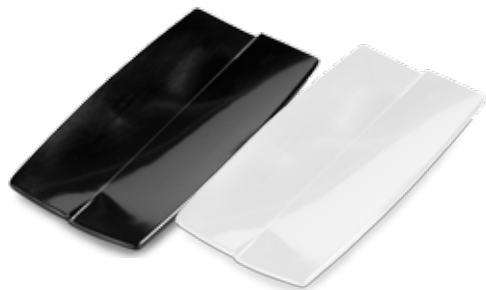

RAVE DISPLAYWARE - BOWLS

NSE MELAMINE

ORDER CODES:

- | | | |
|---------|---|---------------------------------------|
| RDB2140 | • | RAVE DISPLAYWARE BOWL - 1.4Lt - WHITE |
| RDB3140 | • | RAVE DISPLAYWARE BOWL - 1.4Lt - BLACK |
| RDL1400 | • | RAVE D/WARE BOWL - 1.4Lt - LID |
| RDB2430 | • | RAVE DISPLAYWARE BOWL - 4.3Lt - WHITE |
| RDB3430 | • | RAVE DISPLAYWARE BOWL - 4.3Lt - BLACK |
| RDL4300 | • | RAVE D/WARE BOWL - 4.3Lt - LID |

RAVE DISPLAYWARE - SALAD BOWLS

ORDER CODES:

- | | | |
|---------|---|---|
| RDS2430 | • | RAVE DISPLAYWARE SALAD BOWL - 4.3Lt - WHITE |
| RDS3430 | • | RAVE DISPLAYWARE SALAD BOWL - 4.3Lt - BLACK |
| RDL4301 | • | RAVE D/WARE SALAD BOWL - 4.3Lt - LID |

RAVE DISPLAYWARE - RECTANGULAR PLATTERS

ORDER CODES:

- | | | |
|---------|---|---|
| RDR2410 | • | RAVE DISPLAYWARE RECTANGULAR PLATTER - 410 x 200 x 20mm - WHITE |
| RDR3410 | • | RAVE DISPLAYWARE RECTANGULAR PLATTER - 410 x 200 x 20mm - BLACK |
| RDL4100 | • | RAVE D/WARE RECT PLATTER - 410 x 200 x 20mm - LID |
| RDR2580 | • | RAVE DISPLAYWARE RECTANGULAR PLATTER - 580 x 200 x 20mm - WHITE |
| RDR3580 | • | RAVE DISPLAYWARE RECTANGULAR PLATTER - 580 x 200 x 20mm - BLACK |
| RDL5800 | • | RAVE D/WARE RECT PLATTER - 580 x 200 x 20mm - LID |

CARLISLE
FOODSERVICE PRODUCTS

PLATE DISPLAY STANDS

FEATURES

- Made of heavy-weight, break resistant melamine so you can enjoy the look and feel of china without the replacement cost
- Dishwasher safe
- New lower price!
- BPA free
- * Melamine is resistant to staining, breaking and chipping