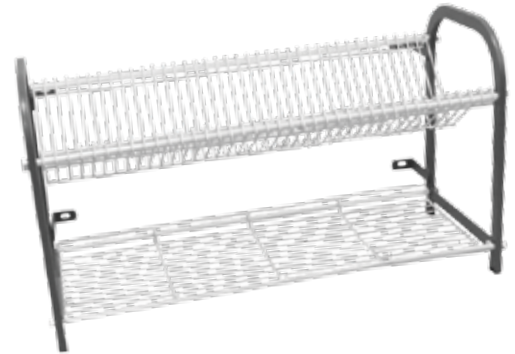

CROCKERY RACKS FLOOR STANDING

FEATURES

- Frames are powder coated mild steel
- Racks are covered in polyester plastic
- Supplied dismantled for easy transportation
- Includes spanner for easy assembly
- Max plate size - 280mm

ORDER CODES:

- | | | |
|---------|---|----------------------------------------------------------------------------------------------------------------------------|
| CRM0830 | • | CROCKERY RACK MOBILE - F/STANDING 830mm
(830 x 600 x 1700mm)
(152 LARGE PLATES & 152 SMALL PLATES + 2 CUP SHELVES) |
| CRM1130 | • | CROCKERY RACK MOBILE - F/STANDING 1130mm
(1130 x 600 x 1700mm)
(212 LARGE PLATES & 212 SMALL PLATES + 2 CUP SHELVES) |
| CRM2130 | • | CROCKERY RACK MOBILE - F/STANDING 1130mm
(1130 x 600 x 950mm)
(106 LARGE PLATES & 212 SMALL PLATES + CUP SHELF) |

CROCKERY RACKS WALL MOUNTED

FEATURES

- Frames are powder coated mild steel
- Racks are covered in polyester plastic
- Supplied dismantled for easy transportation
- Includes spanner for easy assembly
- Max plate size - 280mm

STAINLESS STEEL SHELVING

FEATURES

- All stainless steel construction.
- Available in single or double shelf format.
- Standard widths 600mm, 900mm and 1200mm.
- Adjustable height.

ORDER CODES:

- | | | |
|---------|---|-------------------------------------------|
| SSW0600 | A | S/STEEL WALL SHELVING SINGLE 600 x 300mm |
| SSW0900 | • | S/STEEL WALL SHELVING SINGLE 900 x 300mm |
| SSW1200 | • | S/STEEL WALL SHELVING SINGLE 1200 x 300mm |