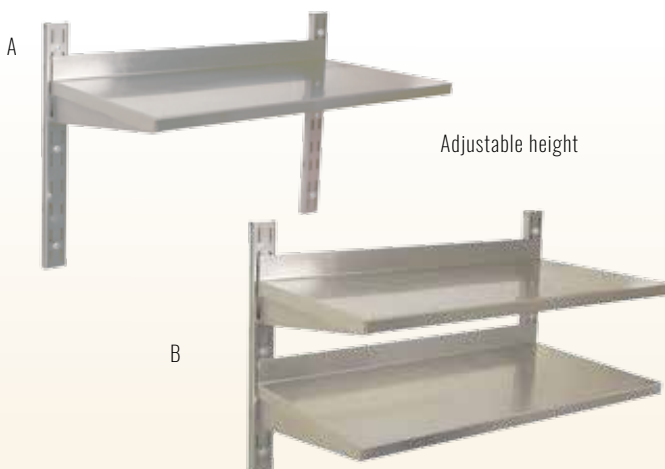

CROCKERY RACKS FLOOR STANDING

FEATURES

- Frames are powder coated mild steel
- Racks are covered in polyester plastic
- Supplied dismantled for easy transportation
- Includes spanner for easy assembly
- Max plate size - 280mm

CROCKERY RACKS WALL MOUNTED

FEATURES

- Frames are powder coated mild steel
- Racks are covered in polyester plastic
- Supplied dismantled for easy transportation
- Includes spanner for easy assembly
- Max plate size - 280mm

ORDER CODES:

- | | | |
|---------|---|-------------------------------------------------------------------------------|
| CRW0806 | • | CROCKERY RACK WALL MOUNTED - 802mm
- 38 LARGE PLATES + CUP SHELF |
| CRW1105 | • | CROCKERY RACK WALL MOUNTED - 1105mm
- 53 LARGE PLATES + CUP SHELF |
| CRW2806 | • | CROCKERY RACK WALL MOUNTED 3 SHELF - 802mm
- 76 LARGE PLATES + CUP SHELF |
| CRW2105 | • | CROCKERY RACK WALL MOUNTED 3 SHELF - 1105mm
- 106 LARGE PLATES + CUP SHELF |

STAINLESS STEEL SHELVING

FEATURES

- All stainless steel construction.
- Available in single or double shelf format.
- Standard widths 600mm, 900mm and 1200mm.
- Adjustable height.

ORDER CODES:

- | | | |
|---------|---|-------------------------------------------|
| SSW0600 | A | S/STEEL WALL SHELVING SINGLE 600 x 300mm |
| SSW0900 | • | S/STEEL WALL SHELVING SINGLE 900 x 300mm |
| SSW1200 | • | S/STEEL WALL SHELVING SINGLE 1200 x 300mm |