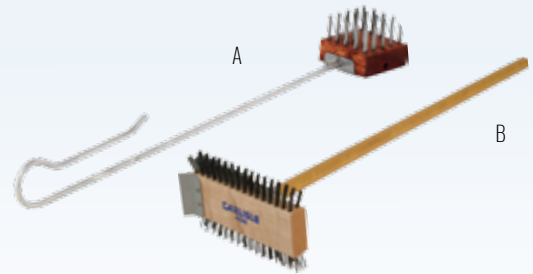

CLEANING BRUSHES

ORDER CODES:

- | | | |
|---------|---|--|
| TGB0450 | A | GRILL BRUSH - HEAVY DUTY - 450mm |
| BRG0001 | B | GRILL BRUSH - CARBON STEEL WITH HANDLE |

GLASS SCRAPER

ORDER CODES:

- | | | |
|---------|---|-------------------------------|
| GSH0300 | A | GLASS SCRAPER HAND HELD 300mm |
| GSH0350 | • | GLASS SCRAPER HAND HELD 350mm |

BROOMS & FLOOR SQUEEGY

ORDER CODES:

- | | | |
|---------|---|---|
| LDP0001 | A | LOBBY DUST PAN WITH COVER - 870 x 280 x 280mm |
| LDP0002 | B | LOBBY BROOM - FOR DUST PAN WITH COVER |
| LHB0610 | C | LONG HANDLE BROOM - 610mm |
| SFS0540 | D | STRAIGHT FLOOR SQUEEGY - 600mm |