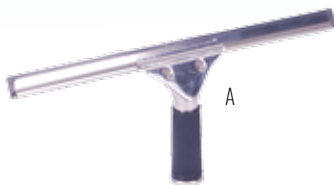

CLEANING BRUSHES

ORDER CODES:

- | | | |
|---------|---|--|
| TGB0450 | A | GRILL BRUSH - HEAVY DUTY - 450mm |
| BRG0001 | B | GRILL BRUSH - CARBON STEEL WITH HANDLE |

GLASS SCRAPER

ORDER CODES:

- | | | |
|---------|---|-------------------------------|
| GSH0300 | A | GLASS SCRAPER HAND HELD 300mm |
| GSH0350 | • | GLASS SCRAPER HAND HELD 350mm |

BROOMS & FLOOR SQUEEGY

ORDER CODES:

- | | | |
|---------|---|---|
| LDP0001 | A | LOBBY DUST PAN WITH COVER - 870 x 280 x 280mm |
| LDP0002 | B | LOBBY BROOM - FOR DUST PAN WITH COVER |
| LHB0610 | C | LONG HANDLE BROOM - 610mm |
| SFS0540 | D | STRAIGHT FLOOR SQUEEGY - 600mm |