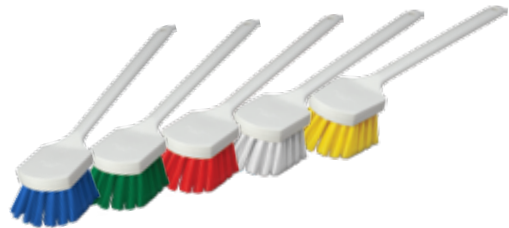

SCRUB BRUSHES - POLYESTER

- Versatile design for a wide variety of applications
- Multiple trim angles on bristles gives you better surface contact for better cleaning
- Plastic handles and crimped stable set polyester bristles are rugged and will not absorb oils or moisture
- Handles are ergonomically shaped with smooth edges for superior comfort
- Base resins used to produce blocks and bristles are made of FDA approved materials

UTILITY SCRUB BRUSH - POLYESTER**ORDER CODES:**

- | | | |
|---------|---|--|
| USB1200 | • | UTILITY SCRUB BRUSH - POLYESTER - 200mm - BLUE |
| USB2200 | • | UTILITY SCRUB BRUSH - POLYESTER - 200mm - GREEN |
| USB3200 | • | UTILITY SCRUB BRUSH - POLYESTER - 200mm - RED |
| USB4200 | • | UTILITY SCRUB BRUSH - POLYESTER - 200mm - WHITE |
| USB5200 | • | UTILITY SCRUB BRUSH - POLYESTER - 200mm - YELLOW |

UTILITY SCRUB BRUSH - POLYESTER**ORDER CODES:**

- | | | |
|---------|---|--|
| USB1500 | • | UTILITY SCRUB BRUSH - POLYESTER - 500mm - BLUE |
| USB2500 | • | UTILITY SCRUB BRUSH - POLYESTER - 500mm - GREEN |
| USB3500 | • | UTILITY SCRUB BRUSH - POLYESTER - 500mm - RED |
| USB4500 | • | UTILITY SCRUB BRUSH - POLYESTER - 500mm - WHITE |
| USB5500 | • | UTILITY SCRUB BRUSH - POLYESTER - 500mm - YELLOW |

**LIP SCRUB BRUSH - POLYESTER****FEATURES**

- Stiff polyester bristles
- Reaches into tight crevices and corners
- Iron handle shaped plastic won't crack or splinter

ORDER CODES:

- | | | |
|---------|---|--|
| LSB1150 | • | LIP SCRUB BRUSH - POLYESTER - 150mm - BLUE |
| LSB2150 | • | LIP SCRUB BRUSH - POLYESTER - 150mm - GREEN |
| LSB3150 | • | LIP SCRUB BRUSH - POLYESTER - 150mm - RED |
| LSB4150 | • | LIP SCRUB BRUSH - POLYESTER - 150mm - WHITE |
| LSB5150 | • | Lip SCRUB BRUSH - POLYESTER - 150mm - YELLOW |