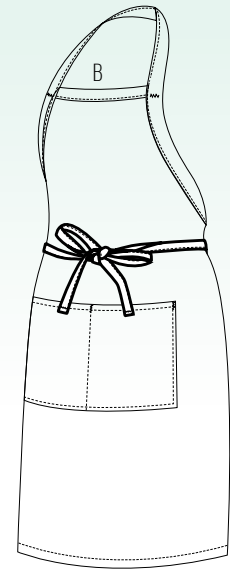

**TUXEDO APRON**

**TUXEDO APRON**

Poly-cotton with two divisions pocket.

**ORDER CODE:**

UNI4031 · CHEFS UNIFORM - TUXEDO APRON - BLACK

**BIB APRONS**

**BIB APRONS**

Poly cotton bib aprons with curved pockets

**ORDER CODES:**

UNI4018      A      CHEFS UNIFORM - FULL BIB BLACK APRON  
 UNI4019      B      CHEFS UNIFORM - FULL BIB WHITE APRON

**BAR APRONS - BLACK & WHITE**

**BAR APRONS**

Poly-cotton with two divisions pocket.