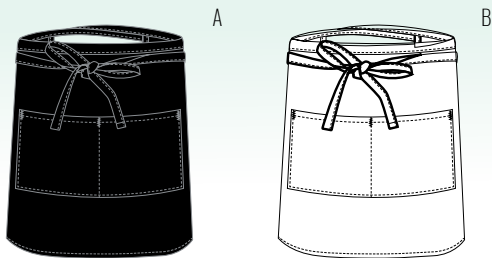

**TUXEDO APRON**

**TUXEDO APRON**

Poly-cotton with two divisions pocket.

**ORDER CODE:**

UNI4031 · CHEFS UNIFORM - TUXEDO APRON - BLACK

**BIB APRONS**

**BIB APRONS**

Poly cotton bib aprons with curved pockets

**ORDER CODES:**

UNI4018      A      CHEFS UNIFORM - FULL BIB BLACK APRON  
 UNI4019      B      CHEFS UNIFORM - FULL BIB WHITE APRON

**BAR APRONS - BLACK & WHITE**

**BAR APRONS**

Poly-cotton with two divisions pocket.