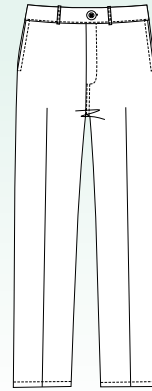

CHEF TROUSERS

CHEF TROUSERS

Traditional blue and white check chef trousers with zip. Yarn dyed poly-cotton trousers. Side pockets and one back pocket. Back elastic waist band.

BLUE CHEF TROUSERS

Order Codes:

- UNI1030 • CHEFS UNIFORM - TROUSERS BLUE CHECK - X SMALL
- UNI1031 • CHEFS UNIFORM - TROUSERS BLUE CHECK - SMALL
- UNI1032 • CHEFS UNIFORM - TROUSERS BLUE CHECK - MEDIUM
- UNI1033 • CHEFS UNIFORM - TROUSERS BLUE CHECK - LARGE
- UNI1034 • CHEFS UNIFORM - TROUSERS BLUE CHECK - X LARGE
- UNI1035 • CHEFS UNIFORM - TROUSERS BLUE CHECK - XX LARGE
- UNI1036 • CHEFS UNIFORM - TROUSERS BLUE CHECK - XXX LARGE

BLACK CHEF TROUSERS

ORDER CODES:

- UNI3060 • CHEFS UNIFORM - TROUSERS BLACK ZIP - X SMALL
- UNI3061 • CHEFS UNIFORM - TROUSERS BLACK ZIP - SMALL
- UNI3062 • CHEFS UNIFORM - TROUSERS BLACK ZIP - MEDIUM
- UNI3063 • CHEFS UNIFORM - TROUSERS BLACK ZIP - LARGE
- UNI3064 • CHEFS UNIFORM - TROUSERS BLACK ZIP - X LARGE
- UNI3065 • CHEFS UNIFORM - TROUSERS BLACK ZIP - XX LARGE
- UNI3066 • CHEFS UNIFORM - TROUSERS BLACK ZIP - XXX LARGE