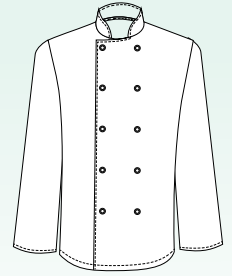

CHEF UNIFORMS BASIC WHITE

ORDER CODES:

- UNI1040 • CHEFS UNIFORM JACKET BASIC POP BUTTON - X SMALL
- UNI1041 • CHEFS UNIFORM JACKET BASIC POP BUTTON - SMALL
- UNI1042 • CHEFS UNIFORM JACKET BASIC POP BUTTON - MEDIUM
- UNI1043 • CHEFS UNIFORM JACKET BASIC POP BUTTON - LARGE
- UNI1044 • CHEFS UNIFORM JACKET BASIC POP BUTTON - X LARGE
- UNI1045 • CHEFS UNIFORM JACKET BASIC POP BUTTON - XX LARGE
- UNI1046 • CHEFS UNIFORM JACKET BASIC POP BUTTON - XXX LARGE

LAUNDRY COAT SHORT SLEEVE

ORDER CODES:

- UNIO020 • CHEFS UNIFORM JACKET LAUNDRY COAT SHORT - X SMALL
- UNIO021 • CHEFS UNIFORM JACKET LAUNDRY COAT SHORT - SMALL
- UNIO022 • CHEFS UNIFORM JACKET LAUNDRY COAT SHORT - MEDIUM
- UNIO023 • CHEFS UNIFORM JACKET LAUNDRY COAT SHORT - LARGE
- UNIO024 • CHEFS UNIFORM JACKET LAUNDRY COAT SHORT - X LARGE
- UNIO025 • CHEFS UNIFORM JACKET LAUNDRY COAT SHORT - XX LARGE
- UNIO026 • CHEFS UNIFORM JACKET LAUNDRY COAT SHORT - XXX LARGE

LAUNDRY COAT LONG SLEEVE

ORDER CODES:

- UNIO030 • CHEFS UNIFORM JACKET LAUNDRY COAT LONG - X SMALL
- UNIO031 • CHEFS UNIFORM JACKET LAUNDRY COAT LONG - SMALL
- UNIO032 • CHEFS UNIFORM JACKET LAUNDRY COAT LONG - MEDIUM
- UNIO033 • CHEFS UNIFORM JACKET LAUNDRY COAT LONG - LARGE
- UNIO034 • CHEFS UNIFORM JACKET LAUNDRY COAT LONG - X LARGE
- UNIO035 • CHEFS UNIFORM JACKET LAUNDRY COAT LONG - XX LARGE
- UNIO036 • CHEFS UNIFORM JACKET LAUNDRY COAT LONG - XXX LARGE