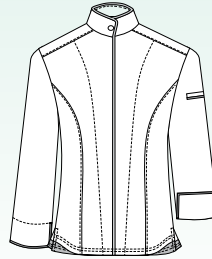

LADIES CHEF JACKETS & BAGGIES - EXECUTIVE & BASIC

EXECUTIVE LADIES CHEF JACKET

Decidedly feminine jacket, perfectly tailored to compliment the female form, The fabric is a soft and durable poly cotton and guarantees comfort and sophistication for the professional. Princess silhouette, tapered waist line, curved hem, concealed stud closure, welt sleeve thermometer pocket, grey piping around collar, cuffs and front edge and side slits with grey trim.

ORDER CODES:

- UNI6020 • CHEFS UNIFORM LADIES EXECUTIVE JACKET - X SMALL
- UNI6021 • CHEFS UNIFORM LADIES EXECUTIVE JACKET - SMALL
- UNI6022 • CHEFS UNIFORM LADIES EXECUTIVE JACKET - MEDIUM
- UNI6023 • CHEFS UNIFORM LADIES EXECUTIVE JACKET - LARGE
- UNI6024 • CHEFS UNIFORM LADIES EXECUTIVE JACKET - X LARGE
- UNI6025 • CHEFS UNIFORM LADIES EXECUTIVE JACKET - XX LARGE
- UNI6026 • CHEFS UNIFORM LADIES EXECUTIVE JACKET - XXX LARGE

Welt Sleeve thermometer pocket

Side Slits

BASIC LADIES CHEF JACKET

Elegantly shaped to enhance the female form, yet styled in a manner to instil pride and confidence, while working in a hot busy kitchen. The fabric is a durable soft poly cotton twill, to guarantee ease of movement and comfort. Double breasted button closure, turn-back slit cuffs, tapered waist line and thermometer sleeve pocket.