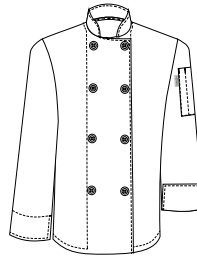

ORDER CODES:

- UNI6020 • CHEFS UNIFORM LADIES EXECUTIVE JACKET - X SMALL
- UNI6021 • CHEFS UNIFORM LADIES EXECUTIVE JACKET - SMALL
- UNI6022 • CHEFS UNIFORM LADIES EXECUTIVE JACKET - MEDIUM
- UNI6023 • CHEFS UNIFORM LADIES EXECUTIVE JACKET - LARGE
- UNI6024 • CHEFS UNIFORM LADIES EXECUTIVE JACKET - X LARGE
- UNI6025 • CHEFS UNIFORM LADIES EXECUTIVE JACKET - XX LARGE
- UNI6026 • CHEFS UNIFORM LADIES EXECUTIVE JACKET - XXX LARGE

Welt Sleeve thermometer pocket

Side Slits

BASIC LADIES CHEF JACKET

Elegantly shaped to enhance the female form, yet styled in a manner to instil pride and confidence, while working in a hot busy kitchen. The fabric is a durable soft poly cotton twill, to guarantee ease of movement and comfort. Double breasted button closure, turn-back slit cuffs, tapered waist line and thermometer sleeve pocket.

ORDER CODES:

- UNI6010 • CHEFS UNIFORM LADIES BASIC JACKET - X SMALL
- UNI6011 • CHEFS UNIFORM LADIES BASIC JACKET - SMALL
- UNI6012 • CHEFS UNIFORM LADIES BASIC JACKET - MEDIUM
- UNI6013 • CHEFS UNIFORM LADIES BASIC JACKET - LARGE
- UNI6014 • CHEFS UNIFORM LADIES BASIC JACKET - X LARGE
- UNI6015 • CHEFS UNIFORM LADIES BASIC JACKET - XX LARGE
- UNI6016 • CHEFS UNIFORM LADIES BASIC JACKET - XXX LARGE